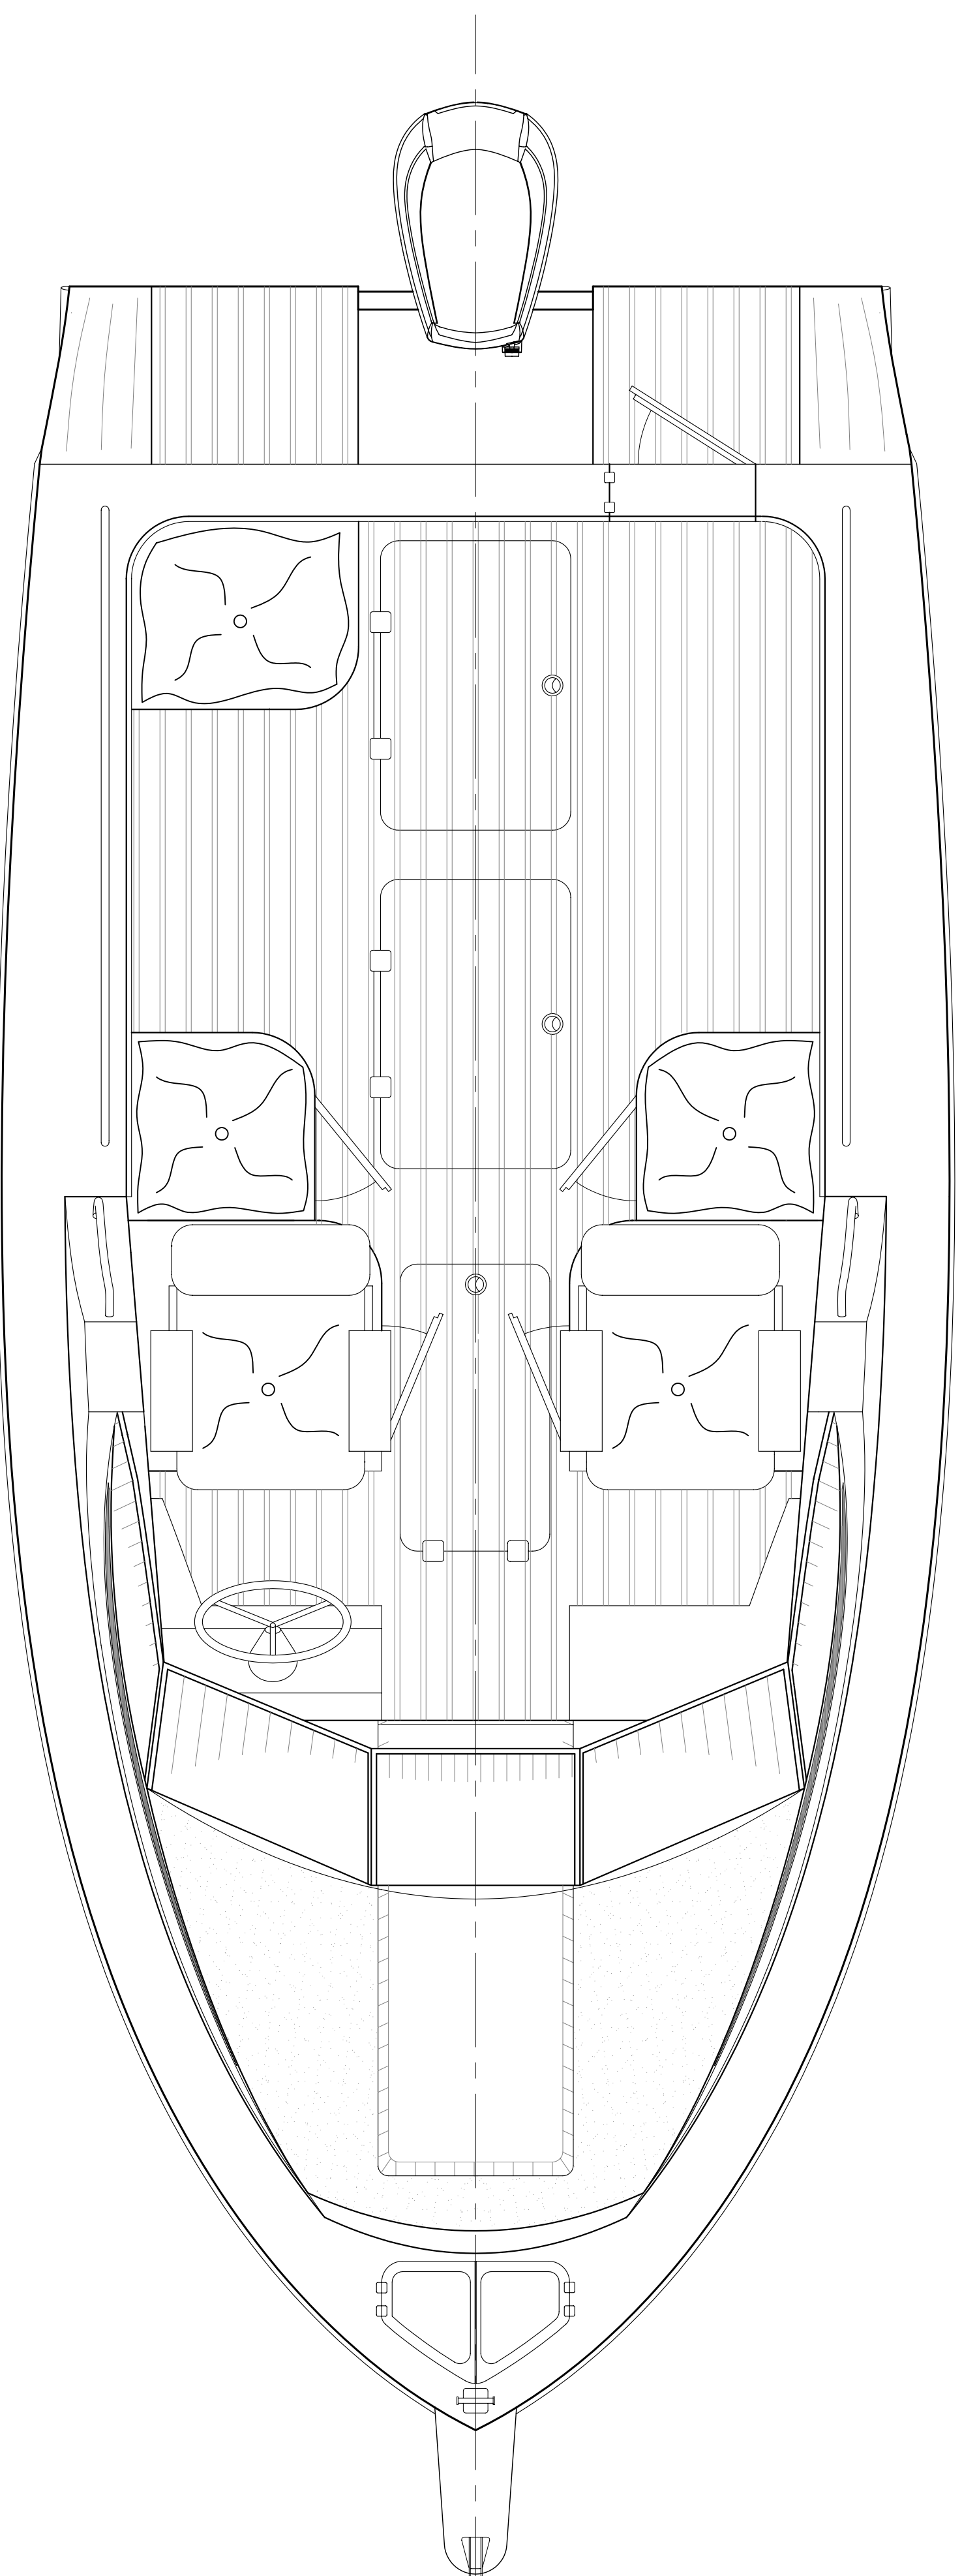

PLAN VIEW

GENERAL NOTES

11	
REF: DWG. NO.	11711E
DATE	

Bowdidge Marine Designs
1252 Moorlands Rd
Moorland, Qld. 4678
Australia
Ph: (07) 4156 1708
www.BowdidgeMarineDesigns.com.au

Plan & Profile Arrangement

Sheet 1

Cruise Control 5.2

L.O.A.: 17'ft	O.W.L.: 14'ft 4in	Designed by
Beam: 7'ft 6in	Depth: 1'ft	Mark Bowdidge
Dwg No.		(MR/DV)
Date: 21/10/09		Plan No: 1
Drawn by: MKB		
Scale: 1" = 1'ft		

THESE PLANS ARE FOR THE CONSTRUCTION OF ONE BOAT ONLY.