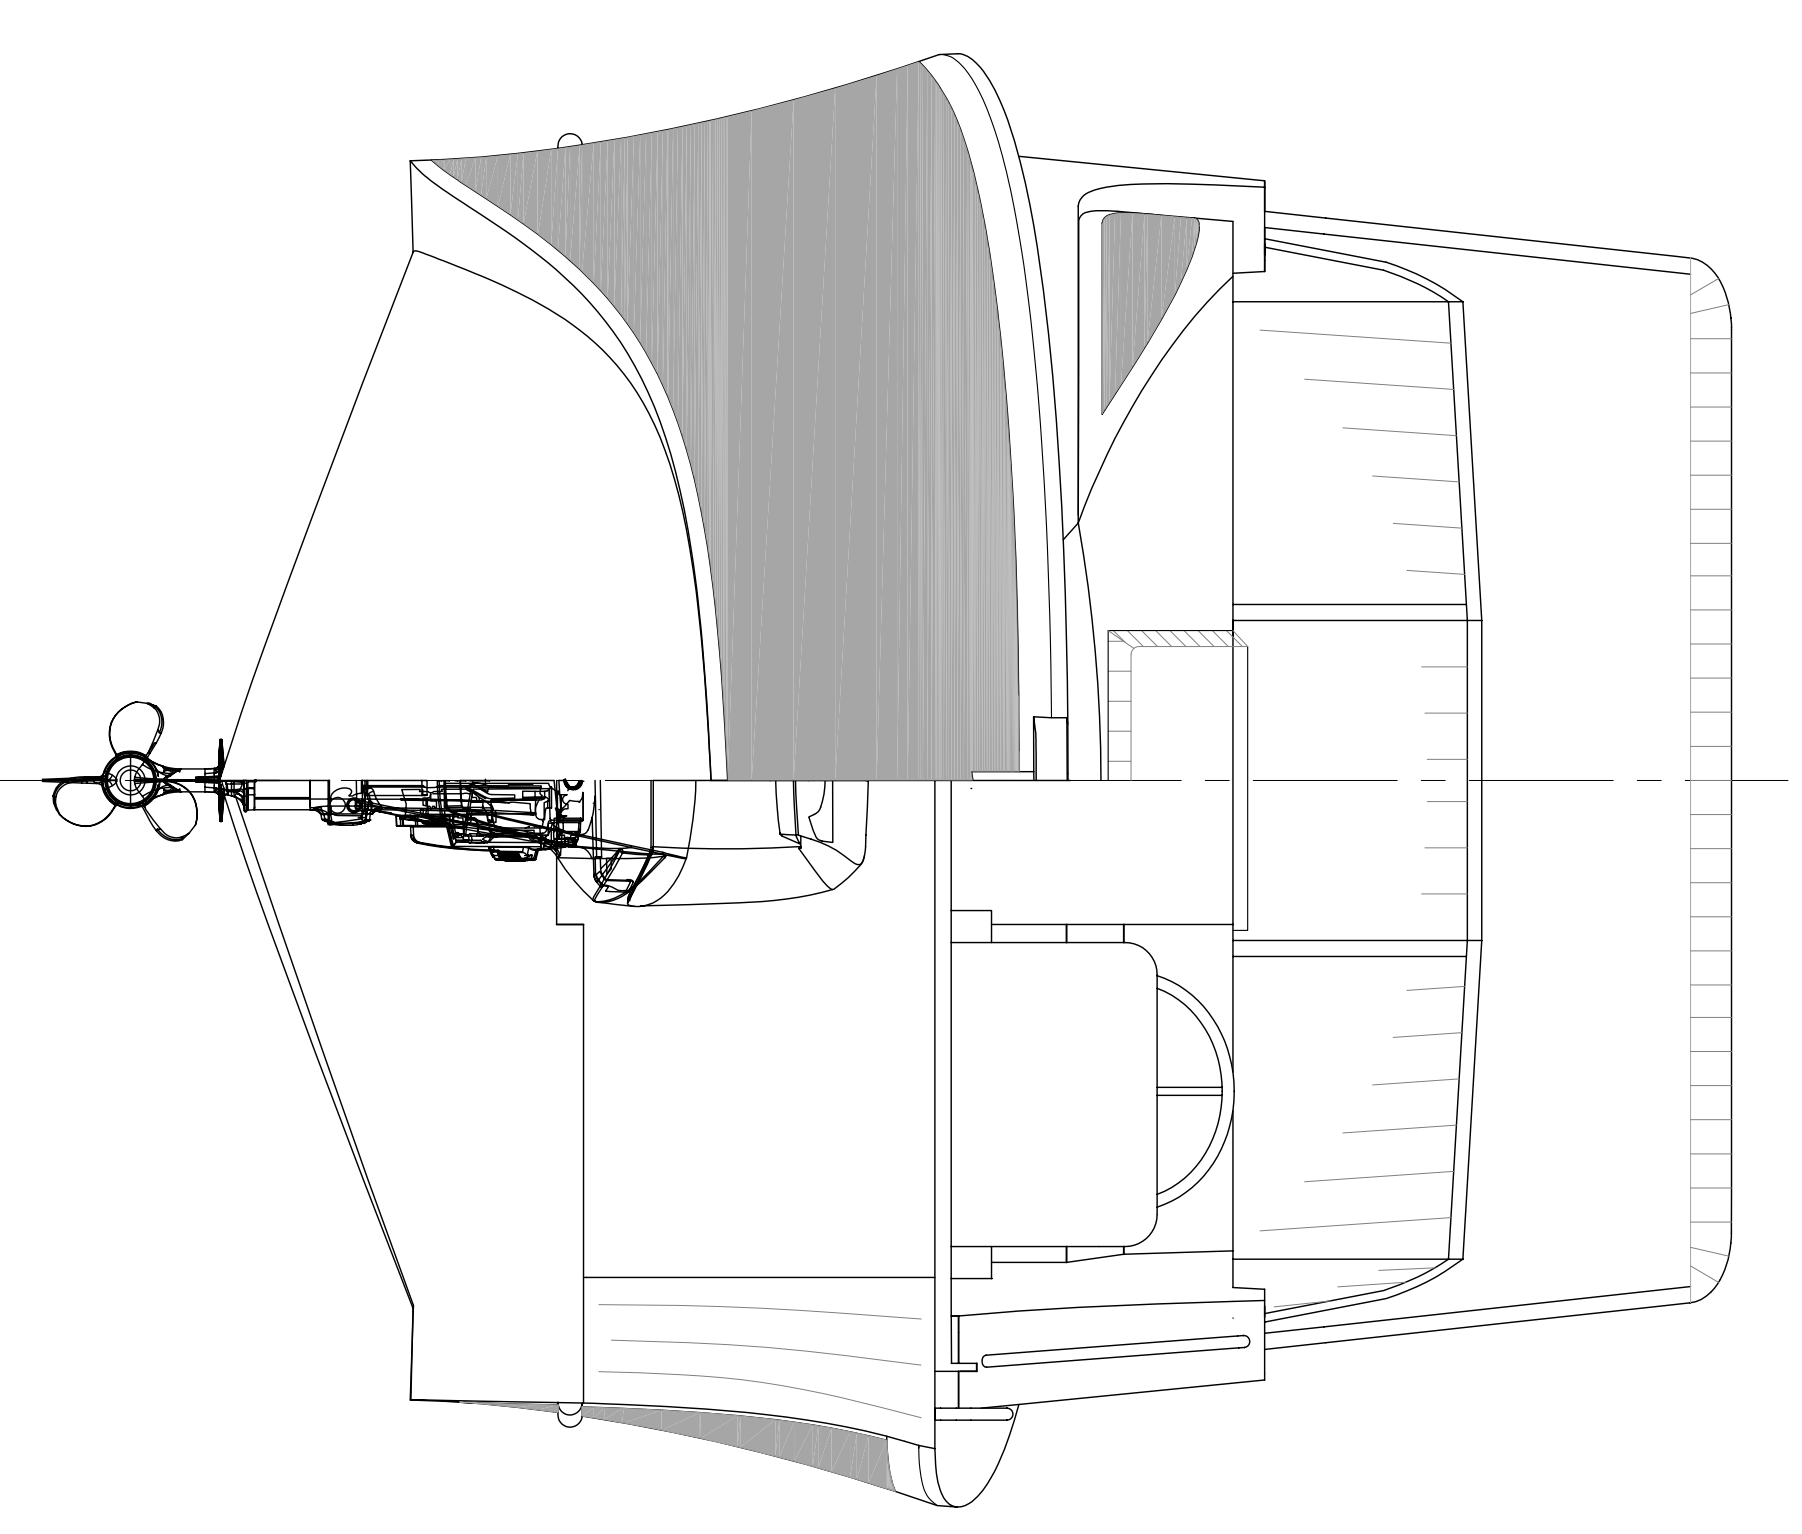

BODY PLAN VIEW