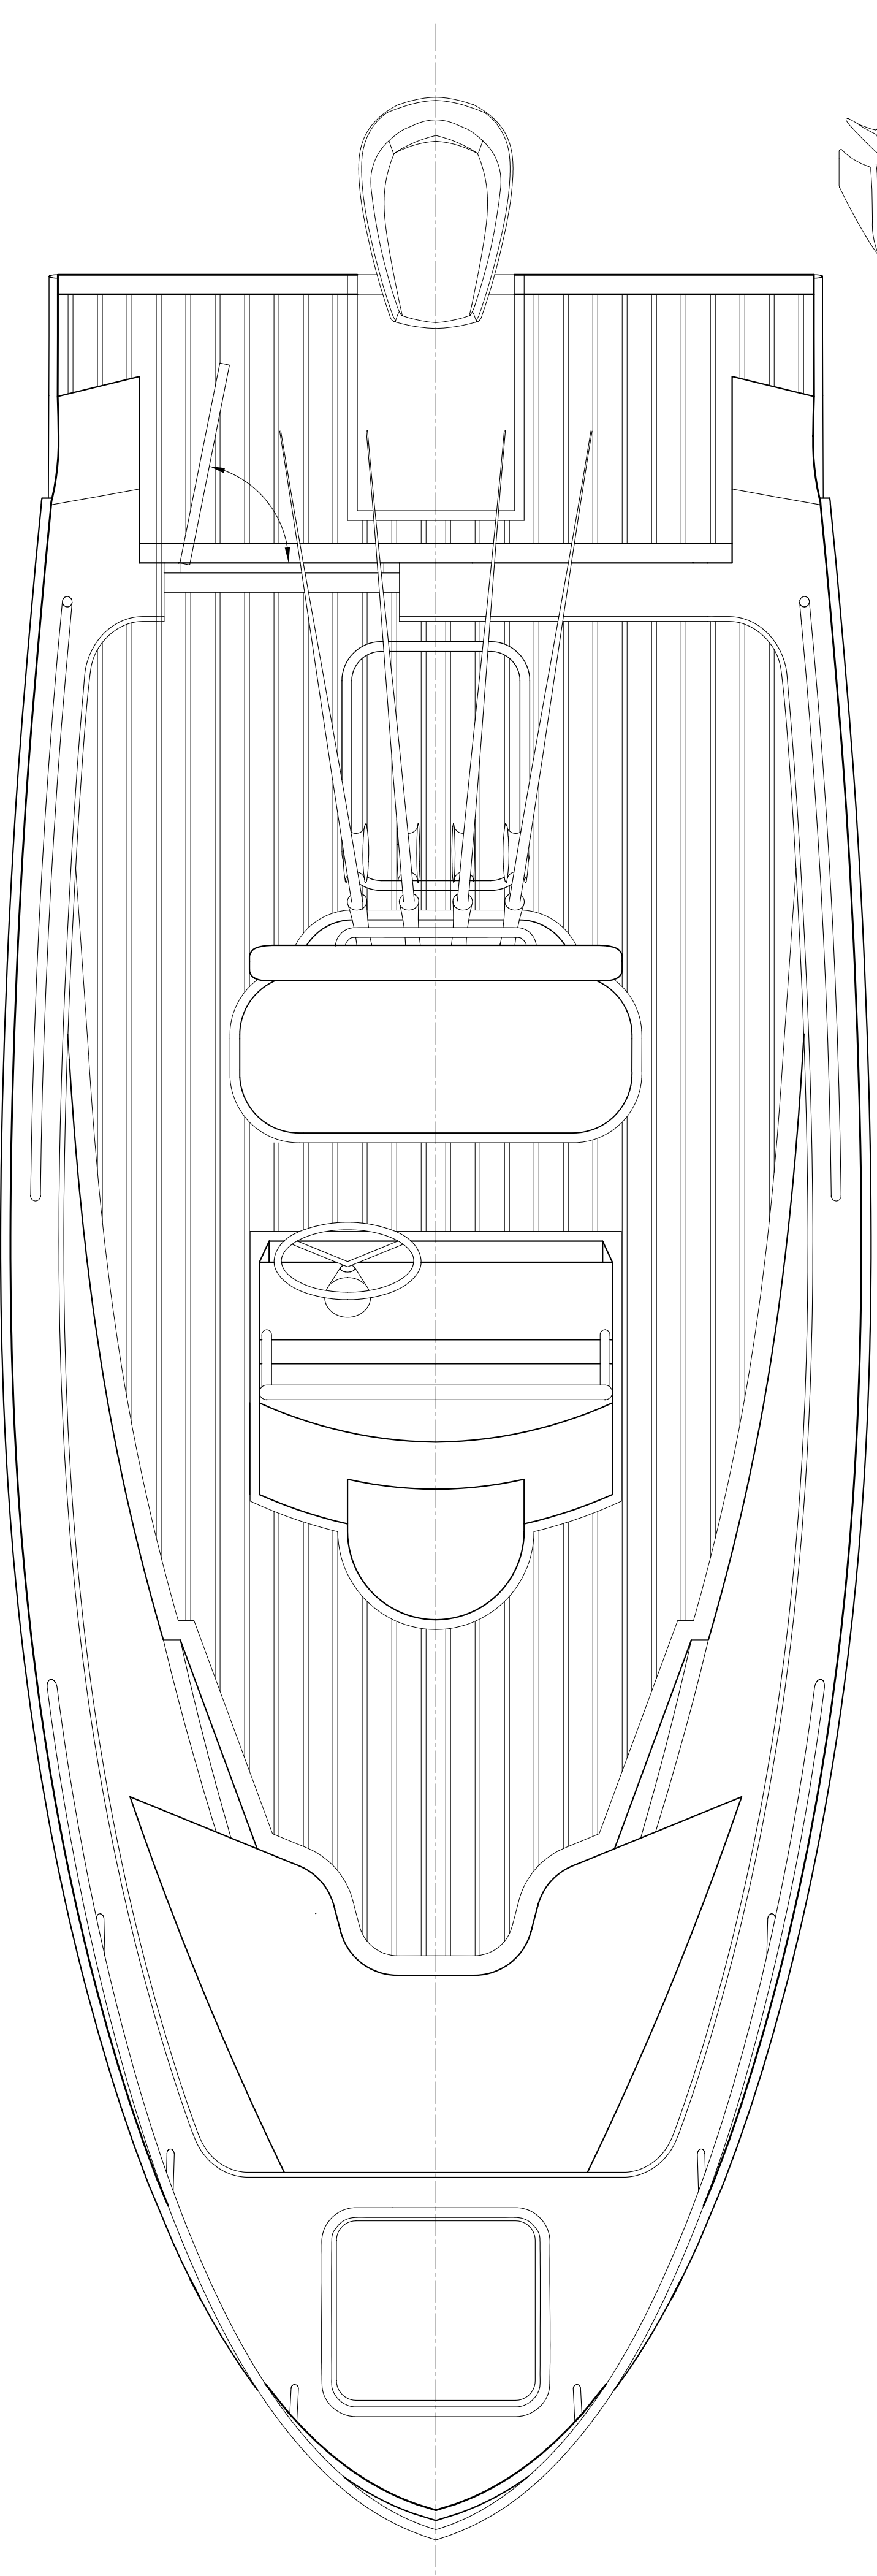

PROFILE VIEW

ARRANGEMENT PROFILE

PLAN VIEW

GENERAL NOTES

REF.	QMG.NO.	TITLE

REFERENCES

Bovudage Marine Designs
 1252 Moorlands Rd
 Moorland, Qld. 4678
 Australia
 Ph: (07) 4156 1708
www.BovudageMarineDesigns.com.au

Profile & Arrangement Plan

Sheet 1

SportsMaster 19

L.O.A.: 19ft	O.W.L.: 16ft - 3in	Designed by Mark Bovudage (AKA/MV)
Beam: 7ft - 3in	Draft: 9 - 3/4"	STUDY RELIN
Orig No:	Date: 18/11/08	Scale: 1" = 1'-0"
Drawn by: MGB		